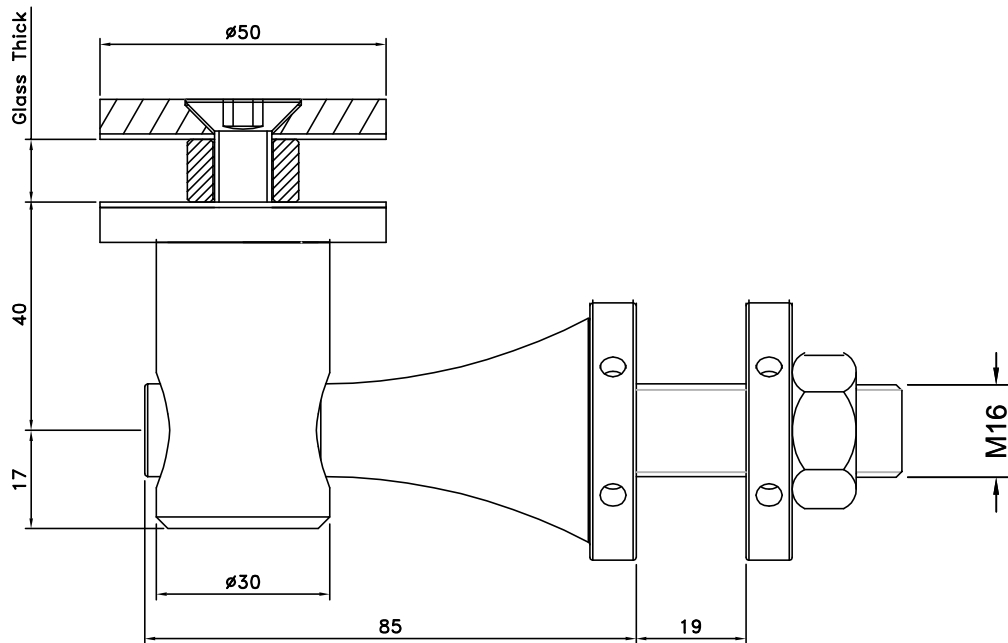

EPCO

GPK BOLT FIXING

GPK01-2.1-M12XX-XX
COUNTERSUNK BOLT ASSEMBLY
for 12 mm - 15 mm Glass

EPCO

GPK BOLT FIXING

GPK02-2.1-M12XX-XX
COUNTERSUNK BOLT ASSEMBLY
for 12 mm - 15 mm Glass

GPK01-2.11-M12XX-XX
FLAT HEAD BOLT ASSEMBLY
for 12 mm - 15 mm Glass

EPCO

GPK BOLT FIXING

GPK02-2.11-M12XX-XX
FLAT HEAD BOLT ASSEMBLY
for 12 mm - 15 mm Glass

GPK01-2.3-MXXXX-XX

COUNTERSUNK ARTICULATED BOLT ASSEMBLY

M12 for 12 mm - 15 mm Glass

M14 for 19 mm - 22 mm Glass

EPCO

GPK BOLT FIXING

GPK02-2.3-MXXXX-XX

COUNTERSUNK ARTICULATED BOLT ASSEMBLY

M12 for 12 mm - 15 mm Glass
M14 for 19 mm - 22 mm Glass

EPCO

GPK BOLT FIXING

GPK01-2.31-M1232-XX
FLAT HEAD ARTICULATED BOLT ASSEMBLY
for 12 mm - 15 mm Glass