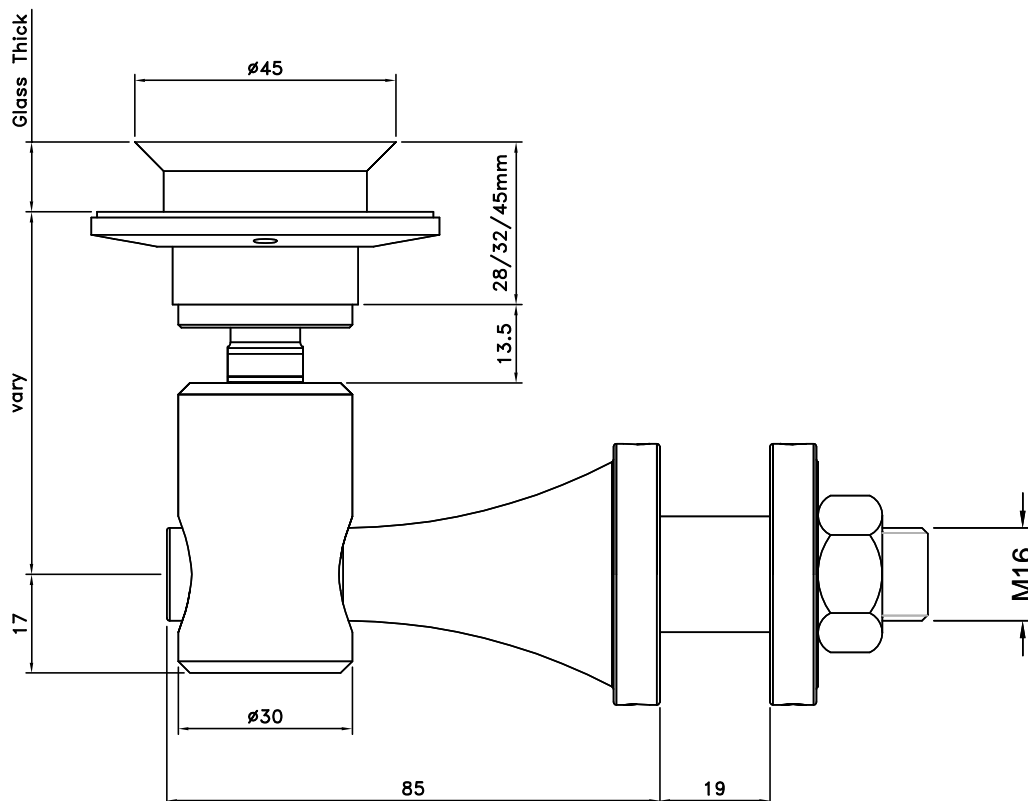

EPCO

GPK BOLT FIXING

GPK02-2.11-M12XX-XX
FLAT HEAD BOLT ASSEMBLY
for 12 mm - 15 mm Glass

GPK01-2.3-MXXXX-XX

COUNTERSUNK ARTICULATED BOLT ASSEMBLY

M12 for 12 mm - 15 mm Glass

M14 for 19 mm - 22 mm Glass

EPCO

GPK BOLT FIXING

GPK02-2.3-MXXXX-XX

COUNTERSUNK ARTICULATED BOLT ASSEMBLY

M12 for 12 mm - 15 mm Glass
M14 for 19 mm - 22 mm Glass

EPCO

GPK BOLT FIXING

GPK01-2.31-M1232-XX
FLAT HEAD ARTICULATED BOLT ASSEMBLY
for 12 mm - 15 mm Glass