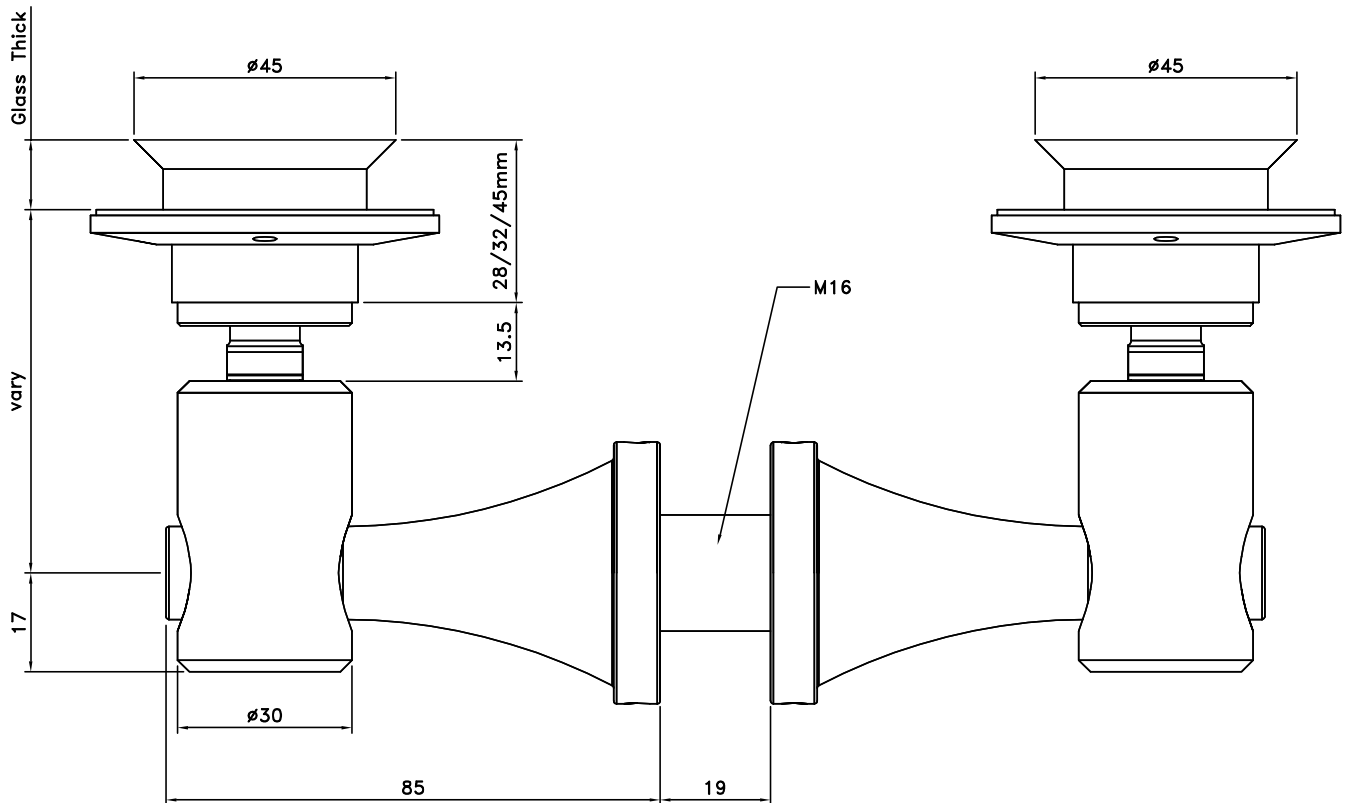

EPCO

GPK BOLT FIXING

GPK01-2.1-M12XX-XX
COUNTERSUNK BOLT ASSEMBLY
for 12 mm - 15 mm Glass

EPCO

GPK BOLT FIXING

GPK02-2.1-M12XX-XX
COUNTERSUNK BOLT ASSEMBLY
for 12 mm - 15 mm Glass

GPK01-2.11-M12XX-XX
FLAT HEAD BOLT ASSEMBLY
for 12 mm - 15 mm Glass

EPCO

GPK BOLT FIXING

GPK02-2.11-M12XX-XX
FLAT HEAD BOLT ASSEMBLY
for 12 mm - 15 mm Glass

GPK01-2.3-MXXXX-XX

COUNTERSUNK ARTICULATED BOLT ASSEMBLY

M12 for 12 mm - 15 mm Glass

M14 for 19 mm - 22 mm Glass

EPCO

GPK BOLT FIXING

GPK02-2.3-MXXXX-XX

COUNTERSUNK ARTICULATED BOLT ASSEMBLY

M12 for 12 mm - 15 mm Glass
M14 for 19 mm - 22 mm Glass

EPCO

GPK BOLT FIXING

GPK01-2.31-M1232-XX
FLAT HEAD ARTICULATED BOLT ASSEMBLY
for 12 mm - 15 mm Glass