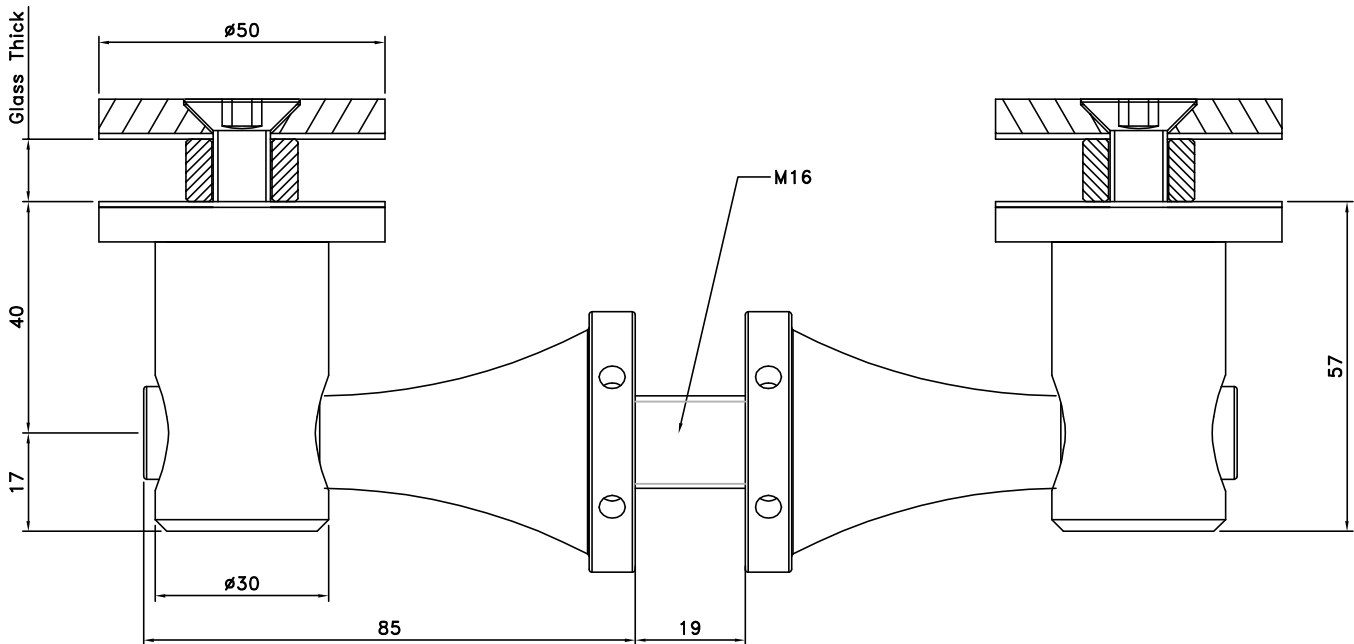

EPCO

GPK BOLT FIXING

GPK01-2.1-M12XX-XX
COUNTERSUNK BOLT ASSEMBLY
for 12 mm - 15 mm Glass

EPCO

GPK BOLT FIXING

GPK02-2.1-M12XX-XX
COUNTERSUNK BOLT ASSEMBLY
for 12 mm - 15 mm Glass

GPK01-2.11-M12XX-XX
FLAT HEAD BOLT ASSEMBLY
for 12 mm - 15 mm Glass

EPCO

GPK BOLT FIXING

GPK02-2.11-M12XX-XX
FLAT HEAD BOLT ASSEMBLY
for 12 mm - 15 mm Glass

GPK01-2.3-MXXXX-XX

COUNTERSUNK ARTICULATED BOLT ASSEMBLY

M12 for 12 mm - 15 mm Glass

M14 for 19 mm - 22 mm Glass

EPCO