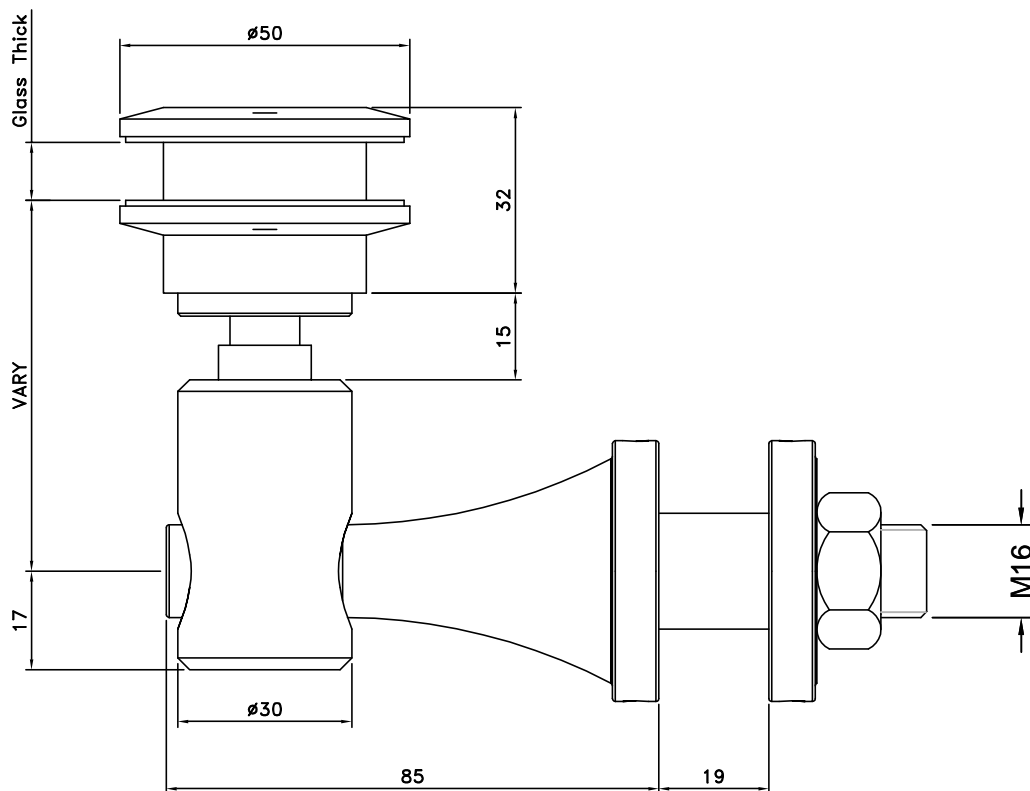

GPK BOLT FIXING

GPK02-2.3-MXXXX-XX

COUNTERSUNK ARTICULATED BOLT ASSEMBLY

M12 for 12 mm - 15 mm Glass
M14 for 19 mm - 22 mm Glass

EPCO

GPK BOLT FIXING

GPK01-2.31-M1232-XX
FLAT HEAD ARTICULATED BOLT ASSEMBLY
for 12 mm - 15 mm Glass

EPCO

GPK BOLT FIXING

GPK02-2.31-M1232-XX
FLAT HEAD ARTICULATED BOLT ASSEMBLY
for 12 mm - 15 mm Glass

EPCO

GPK BOLT FIXING

GPK01-2.3D-MXXXX-XX

FLAT HEAD ARTICULATED BOLT ASSEMBLY

M12 for 12 mm - 15 mm Glass