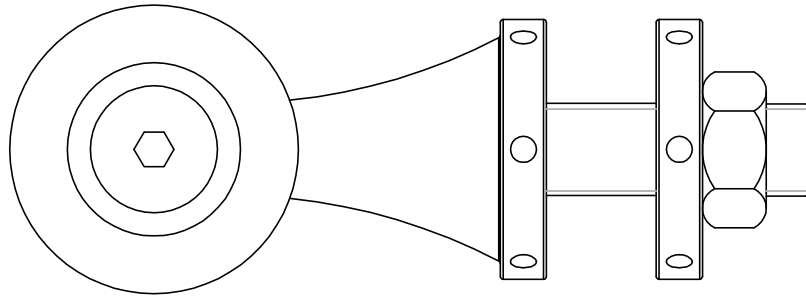

EPCO

GPK BOLT FIXING

GPK01-2.1-M12XX-XX
COUNTERSUNK BOLT ASSEMBLY
for 12 mm - 15 mm Glass

EPCO

GPK BOLT FIXING

GPK02-2.1-M12XX-XX
COUNTERSUNK BOLT ASSEMBLY
for 12 mm - 15 mm Glass

GPK01-2.11-M12XX-XX
FLAT HEAD BOLT ASSEMBLY
for 12 mm - 15 mm Glass

EPCO

GPK BOLT FIXING

GPK02-2.11-M12XX-XX
FLAT HEAD BOLT ASSEMBLY
for 12 mm - 15 mm Glass

GPK01-2.3-MXXXX-XX

COUNTERSUNK ARTICULATED BOLT ASSEMBLY

M12 for 12 mm - 15 mm Glass

M14 for 19 mm - 22 mm Glass

EPCO