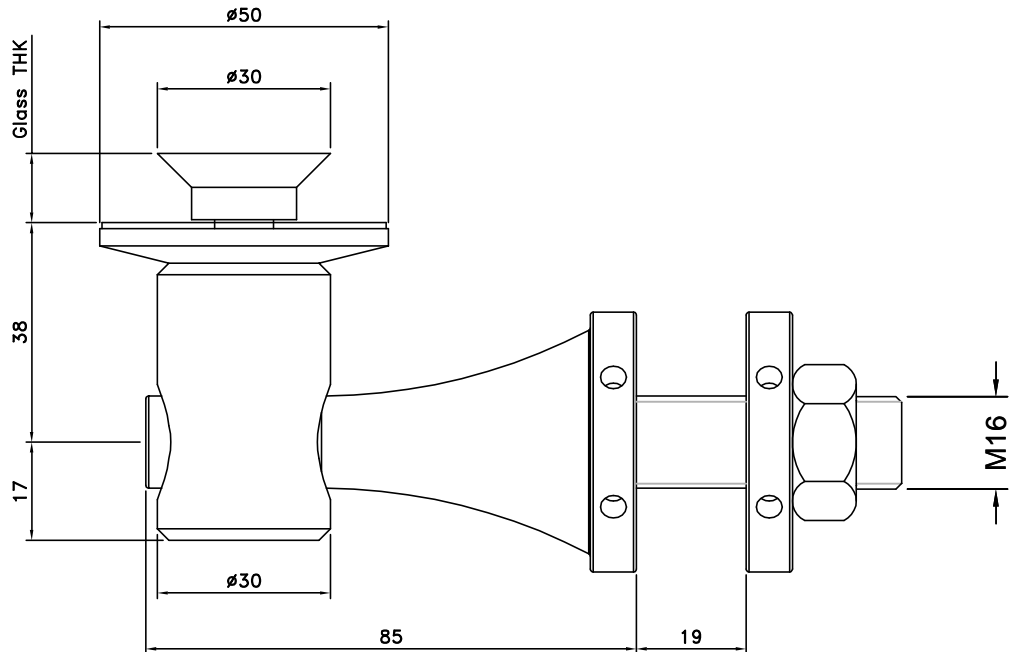

EPCO

GPK BOLT FIXING

GPK01-2.1-M12XX-XX
COUNTERSUNK BOLT ASSEMBLY
for 12 mm - 15 mm Glass

EPCO

GPK BOLT FIXING

GPK02-2.1-M12XX-XX
COUNTERSUNK BOLT ASSEMBLY
for 12 mm - 15 mm Glass

GPK01-2.11-M12XX-XX
FLAT HEAD BOLT ASSEMBLY
for 12 mm - 15 mm Glass

EPCO

GPK BOLT FIXING

GPK02-2.11-M12XX-XX
FLAT HEAD BOLT ASSEMBLY
for 12 mm - 15 mm Glass

GPK01-2.3-MXXXX-XX

COUNTERSUNK ARTICULATED BOLT ASSEMBLY

M12 for 12 mm - 15 mm Glass

M14 for 19 mm - 22 mm Glass

EPCO

GPK BOLT FIXING

GPK02-2.3-MXXXX-XX

COUNTERSUNK ARTICULATED BOLT ASSEMBLY

M12 for 12 mm - 15 mm Glass
M14 for 19 mm - 22 mm Glass

EPCO

GPK BOLT FIXING

GPK01-2.31-M1232-XX
FLAT HEAD ARTICULATED BOLT ASSEMBLY
for 12 mm - 15 mm Glass