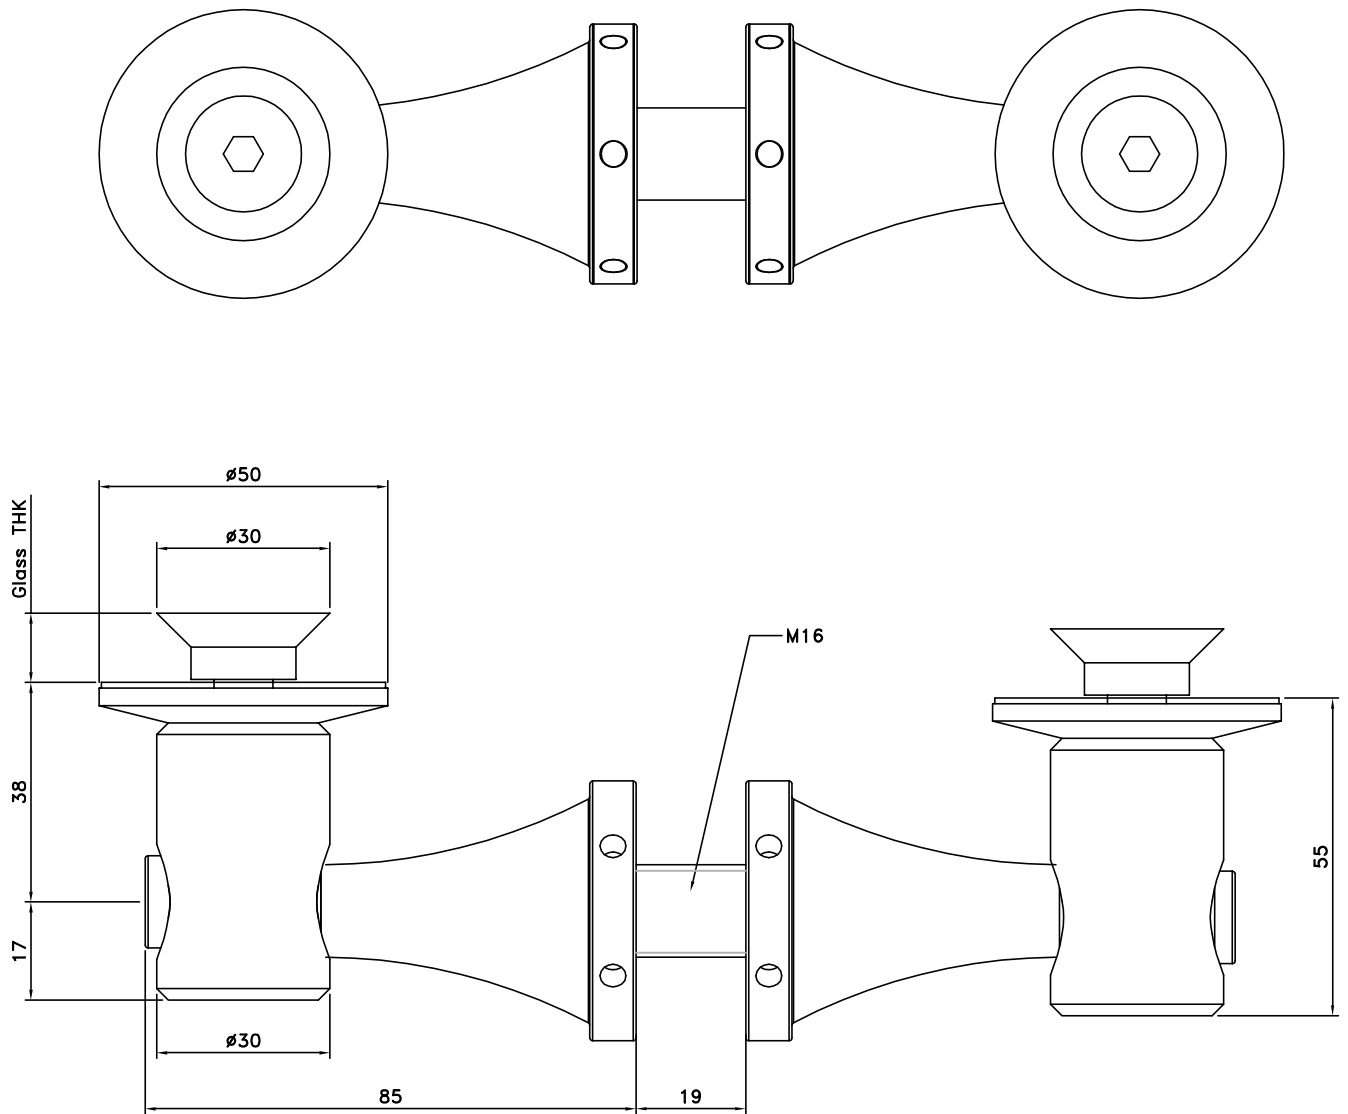

EPCO

GPK BOLT FIXING

GPK01-2.1-M12XX-XX
COUNTERSUNK BOLT ASSEMBLY
for 12 mm - 15 mm Glass

EPCO

GPK BOLT FIXING

GPK02-2.1-M12XX-XX
COUNTERSUNK BOLT ASSEMBLY
for 12 mm - 15 mm Glass

GPK01-2.11-M12XX-XX
FLAT HEAD BOLT ASSEMBLY
for 12 mm - 15 mm Glass

EPCO

GPK BOLT FIXING

GPK02-2.11-M12XX-XX
FLAT HEAD BOLT ASSEMBLY
for 12 mm - 15 mm Glass

GPK01-2.3-MXXXX-XX

COUNTERSUNK ARTICULATED BOLT ASSEMBLY

M12 for 12 mm - 15 mm Glass

M14 for 19 mm - 22 mm Glass

EPCO

GPK BOLT FIXING

GPK02-2.3-MXXXX-XX

COUNTERSUNK ARTICULATED BOLT ASSEMBLY

M12 for 12 mm - 15 mm Glass
M14 for 19 mm - 22 mm Glass

EPCO

GPK BOLT FIXING

GPK01-2.31-M1232-XX
FLAT HEAD ARTICULATED BOLT ASSEMBLY
for 12 mm - 15 mm Glass