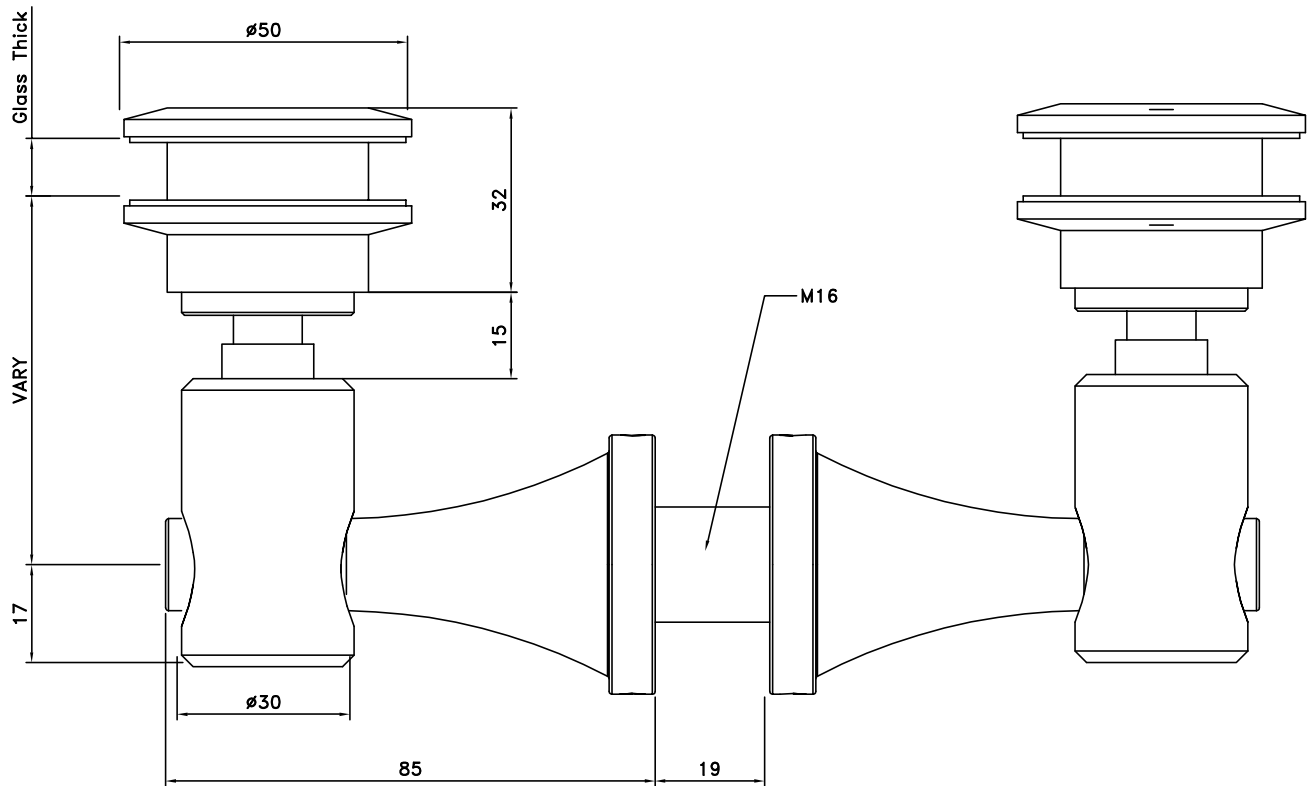

GPK BOLT FIXING

GPK02-2.3-MXXXX-XX

COUNTERSUNK ARTICULATED BOLT ASSEMBLY

M12 for 12 mm - 15 mm Glass
M14 for 19 mm - 22 mm Glass

EPCO

GPK BOLT FIXING

GPK01-2.31-M1232-XX
FLAT HEAD ARTICULATED BOLT ASSEMBLY
for 12 mm - 15 mm Glass

EPCO

GPK BOLT FIXING

GPK02-2.31-M1232-XX
FLAT HEAD ARTICULATED BOLT ASSEMBLY
for 12 mm - 15 mm Glass

EPCO

GPK BOLT FIXING

GPK01-2.3D-MXXXX-XX

FLAT HEAD ARTICULATED BOLT ASSEMBLY

M12 for 12 mm - 15 mm Glass