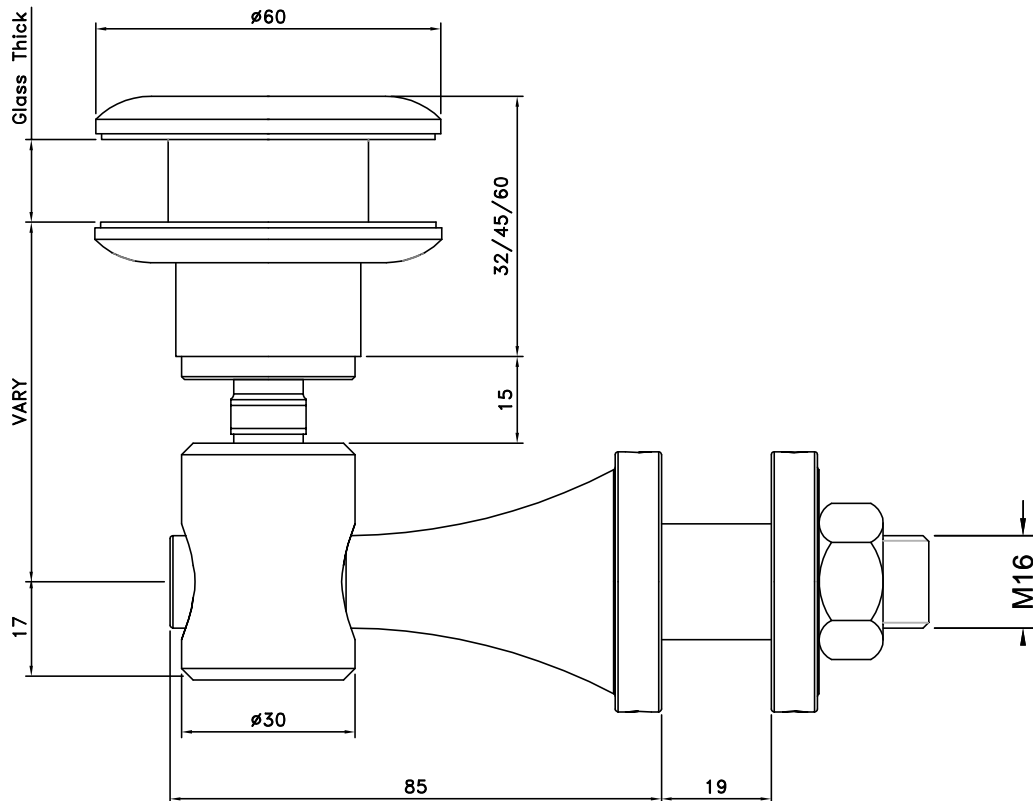

EPCO

GPK BOLT FIXING

GPK02-2.31-M1232-XX
FLAT HEAD ARTICULATED BOLT ASSEMBLY
for 12 mm - 15 mm Glass

EPCO

GPK BOLT FIXING

GPK01-2.3D-MXXXX-XX

FLAT HEAD ARTICULATED BOLT ASSEMBLY

M12 for 12 mm - 15 mm Glass

M14 for 19 mm - 22 mm Glass

EPCO

GPK BOLT FIXING

GPK02-2.3D-MXXXX-XX

FLAT HEAD ARTICULATED BOLT ASSEMBLY

M12 for 12 mm - 15 mm Glass

M14 for 19 mm - 22 mm Glass