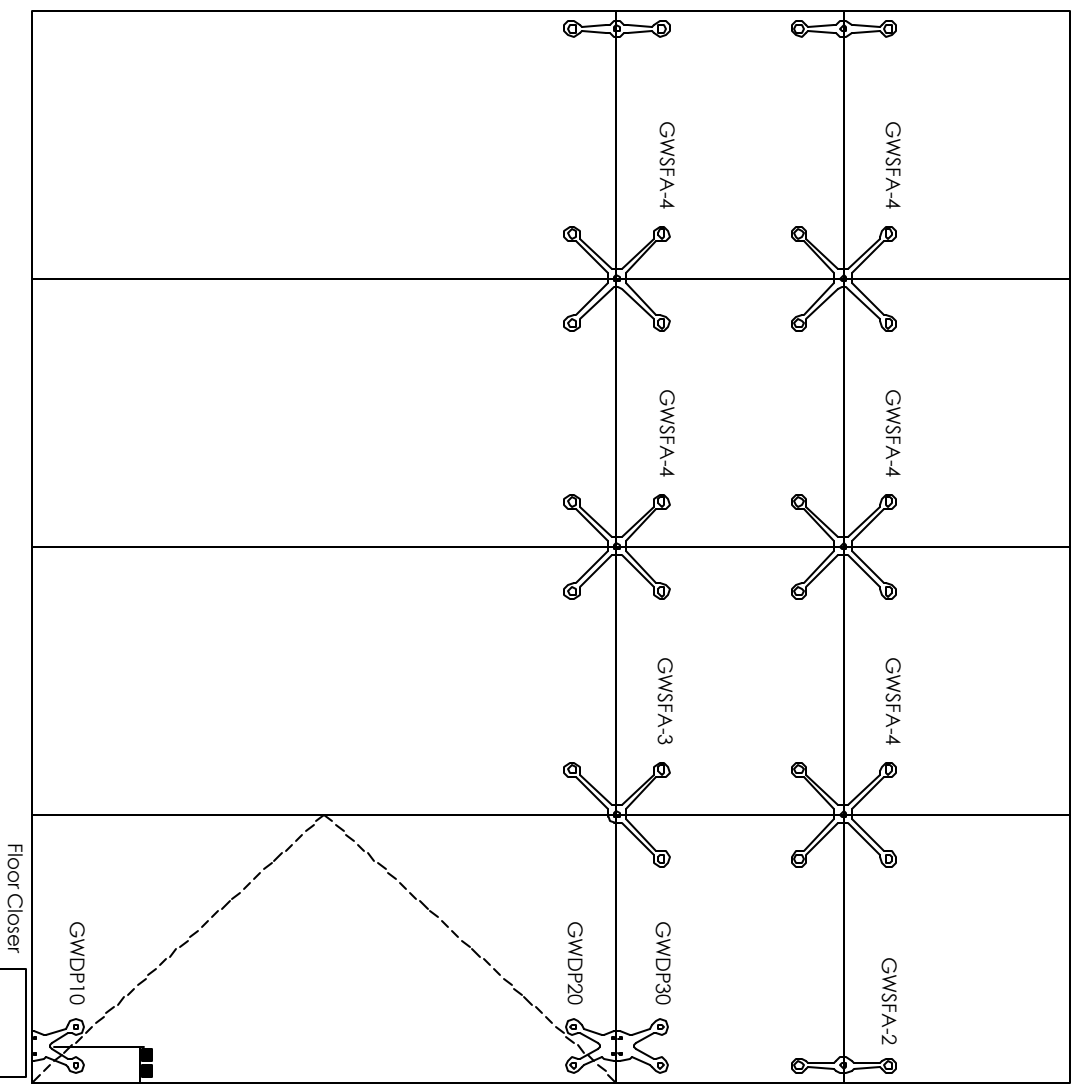

EPCO Stainless Steel Spider Door Fittings
 Designed for Heavy Duty Applications. A New
 innovation to the full range of EPCO Glass Wall Systems
 (for 10 mm and 12 mm glass door)

GWDP30 Top Transom Pivot $\phi 5$ mm

GWDP20 Top Door Pivot w/Needle Bearing

GWDPI10 BTM Door Pivot for Floor Closer