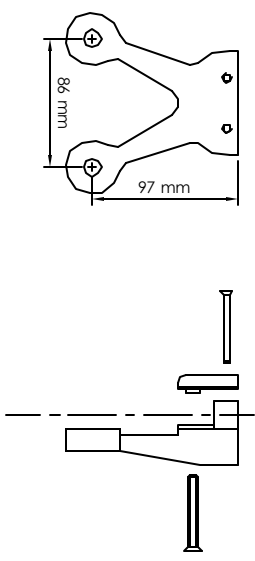

EPCO Stainless Steel Spider Door Fittings
 Designed for Heavy Duty Applications. A New
 innovation to the full range of EPCO Glass Wall Systems
 (for 10 mm and 12 mm glass door)

GWDP30 Top Transom Pivot $\phi 5$ mm

GWDP20 Top Door Pivot w/Needle Bearing

GWDPI10 BTM Door Pivot for Floor Closer