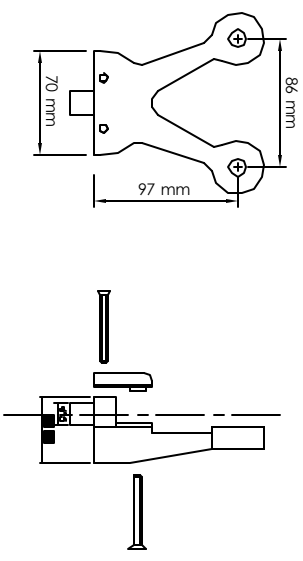

EPCO Stainless Steel Spider Door Fittings
 Designed for Heavy Duty Applications. A New
 innovation to the full range of EPCO Glass Wall Systems
 (for 10 mm and 12 mm glass door)

GWDP30 Top Transom Pivot $\phi 5$ mm

GWDP20 Top Door Pivot w/Needle Bearing

GWDPI10 BTM Door Pivot for Floor Closer